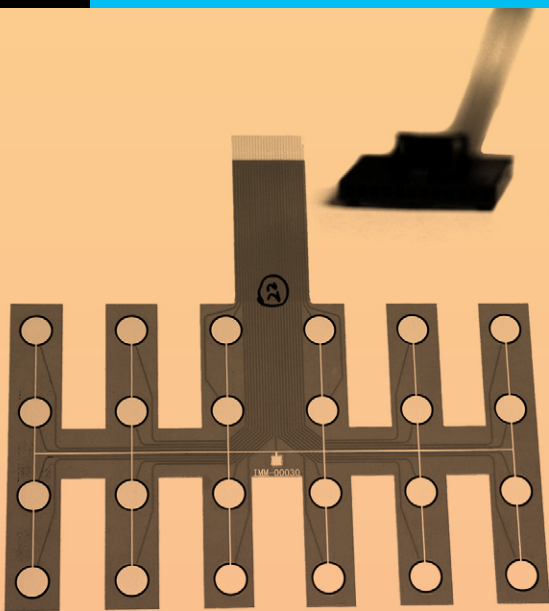

# Sensor Portfolio

- ▶ Small discrete wireless transmission
- ▶ 128 sensor points per insole

- ▶ Full torso coverage
- ▶ 906 ( $\pm$  20) sensor points

- ▶ High repeatability and accuracy
- ▶ High temperature resistance
- ▶ Extremely durable

- ▶ Very low activation pressure
- ▶ Ultra high resolution
- ▶ Extreme accuracy

- ▶ Economy priced
- ▶ Semi-disposable
- ▶ Highly customizable
- ▶ Extremely low activation force

**TACTILE PRESSURE EXPERTS**