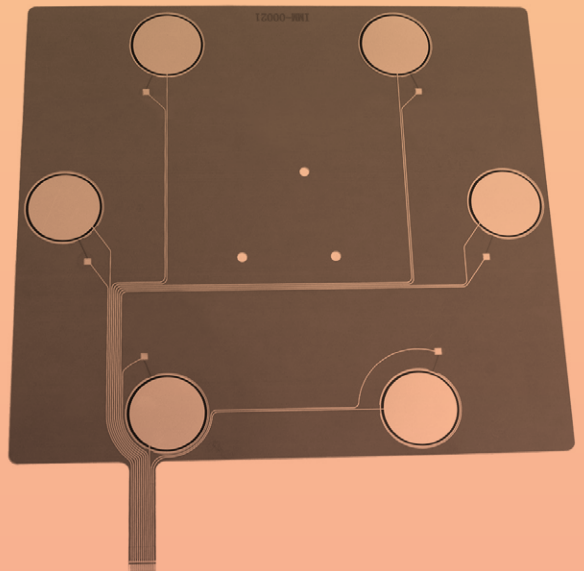

# Sensor Portfolio

- ▶ Small discrete wireless transmission
- ▶ 128 sensor points per insole

- ▶ Full torso coverage
- ▶ 906 ( $\pm$  20) sensor points

- ▶ High repeatability and accuracy
- ▶ High temperature resistance
- ▶ Extremely durable