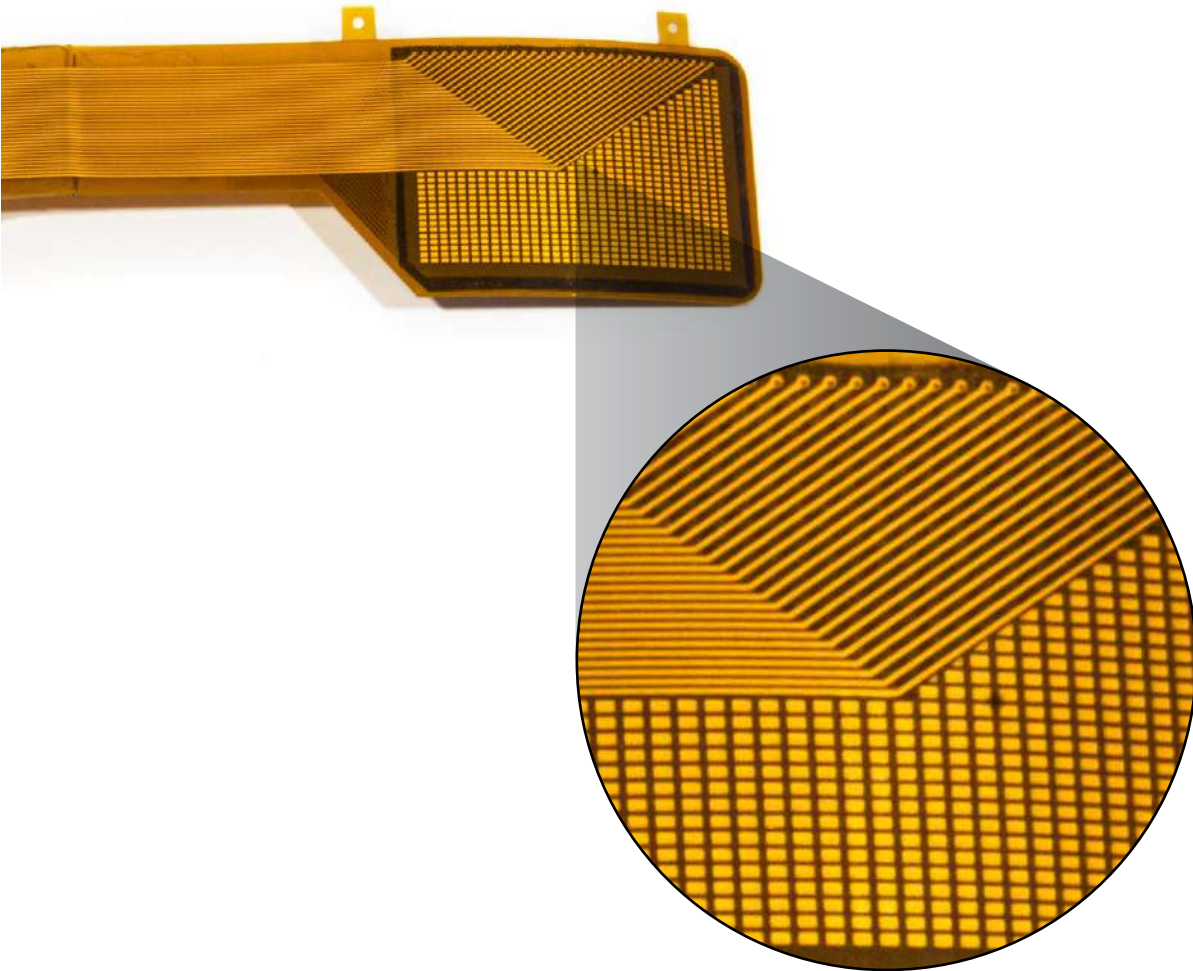

# Sensor Portfolio

- ▶ Small discrete wireless transmission
- ▶ 128 sensor points per insole

- ▶ Full torso coverage
- ▶ 906 ( $\pm$  20) sensor points

- ▶ High repeatability and accuracy
- ▶ High temperature resistance
- ▶ Extremely durable